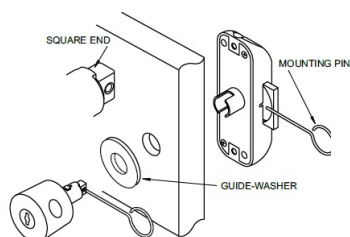

PRODUCT SHEET

Description:

Rotary Bar Lock 924 W/Knob, Alu, CK SISO, KA D20, No Bars,W/ Accessories

Item number:

14.05.234-9

Units	Box	Carton	HS Code	Barcode
Pcs.	6	60	8301300000	
5704866042741				

SISO A/S
Mileparken 11
DK-2740 Skovlunde
Denmark
VAT: DK 24786013