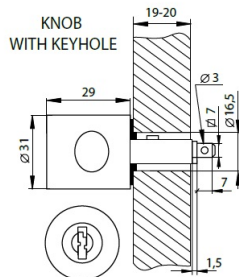

PRODUCT SHEET

Description:

Rotary Bar Lock 924 W/Knob, Alu, CK SISO, KA D20, No Bars,W/ Accessories

Item number:

14.05.234-9

Units	Box	Carton	HS Code	Barcode
Pcs.	6	60	8301300000	
5704866042741				

SISO A/S
Mileparken 11
DK-2740 Skovlunde
Denmark
VAT: DK 24786013