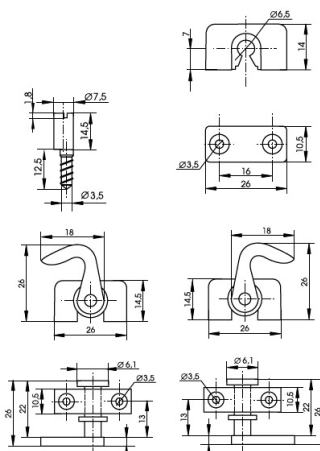

PRODUCT SHEET

Description:

Rotary Bar Lock 924 W/Knob, Alu, CK SISO, KA D20, No Bars,W/ Accessories

Item number:

14.05.234-9

Units	Box	Carton	HS Code	Barcode
Pcs.	6	60	8301300000	
5704866042741				

SISO A/S
Mileparken 11
DK-2740 Skovlunde
Denmark
VAT: DK 24786013