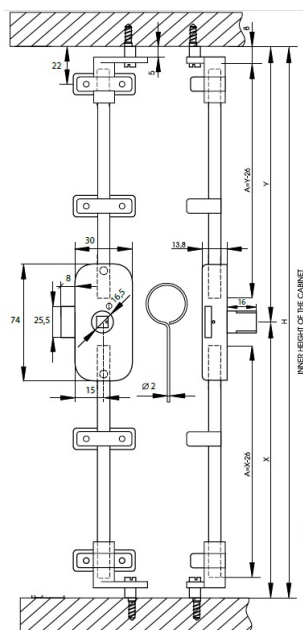

PRODUCT SHEET

Description:

Rotary Bar Lock 924 W/Knob, Alu, CK SISO, KA D20, No Bars,W/ Accessories

Item number:

14.05.234-9

Units	Box	Carton	HS Code	Barcode
Pcs.	6	60	8301300000	
5704866042741				

SISO A/S
Mileparken 11
DK-2740 Skovlunde
Denmark
VAT: DK 24786013